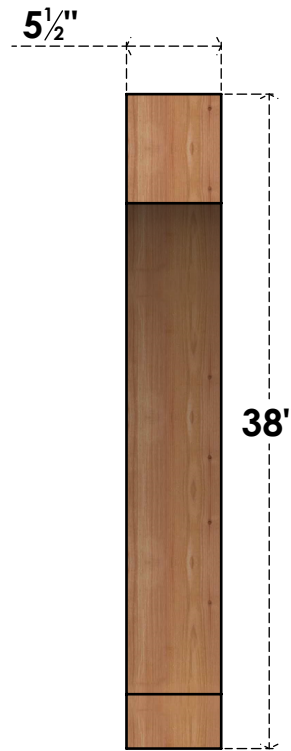

BRC06X38X38IMP00SWR

5 1/2"W X 38"D X 38"H IMPERIAL SMOOTH BRACE, WESTERN RED CEDAR

SIDE

FRONT

EKENA MILLWORK
 2300 WEST MAIN ST.
 CLARKSVILLE, TX 75426
 TOLL FREE: 866-607-0453
 WWW.EKENAMILLWORK.COM

NOTES